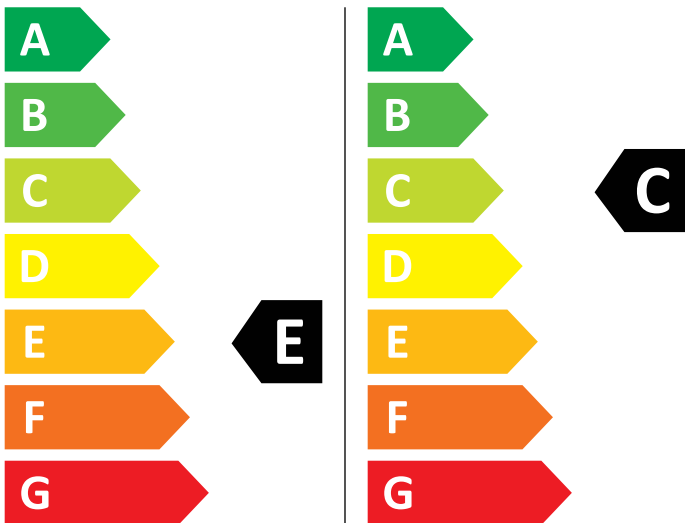

# ENERG

Electrolux

EW7W4684W 914600603

🚰 250 kWh / 100🔄

💧 63 kWh / 100🔄

4,0 kg

8,0 kg

55 L